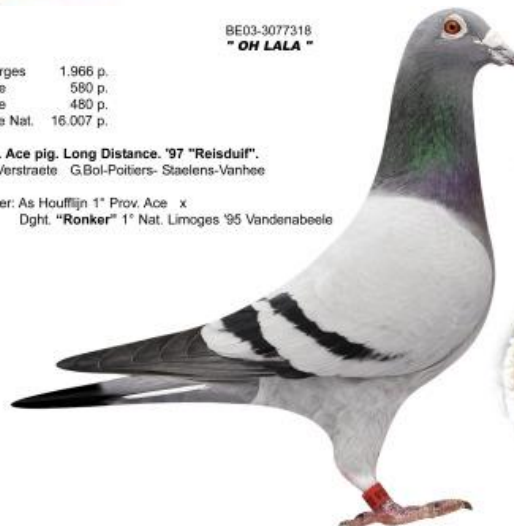

"TOPSTAR" DYNASTIET

Beziers	Reg.	1°	900 km
	Nat.	68°	9 191p.
Montauban	Reg.	1°	850 km
	Nat.	77°	7.303 p.

Father: "Cadillac": 1° Pr. 300 km + 1° Pr. 980 km
Mother: "Kathy": 1° NAT. FONDTRUFEE 2001
"Kathy" is daughter of "Panda" Hebberecht :
1° ACE PIGEON 3 YEARS RANKING BARCELONA
Broth. "Panda" = "AXL" :
1° NAT. ACE LONG DISTANCE 2005 KBDB

BE03-4343129
"TOPSTAR"

Verstraete Raoul & Xavier
Groenstraat 13-15
B-9041 Oostakker (Gent)
Belgium
Tel: 00329/251.50.40
rxverstraete@hotmail.com
www.verstraetepigeons.be

Topstar is father of XTRA: 1° Nat. Cahors 5425p.
3° Nat. Brive zone 4381p.

FOTO D. VELGHE +32 51 322141

BE06-4296522
"XTRA"

Cahors '08 (750 km)	Nat.	5.425 p.	1°
Brive '08 (681 km)	Zone	4.381 p.	3°
	Nat.	14.521 p.	21°

F. BE03-4343129 "Topstar"
"Topstar" won 1° prize Beziers and 1° prize Montauban.
Is halfbrother **Belga Queen** 399/06, 2° Ace Cur. Centre YL '07
D. BE03-4343099 "Diva"
"Diva" won 2° Innat. Dax '05

Verstraete Raoul & Xavier
Groenstraat 13-15
B-9041 Oostakker (Gent)
Belgium
Tel: 00329/251.50.40
rxverstraete@hotmail.com
www.verstraetepigeons.be

**SØN AF
"TOPSTAR"
OG
TOP TOP
AVLSDUE**

<<<

BE03-3077318
"OH LALA"

1st Bourges	1.966 p.
1st Brive	580 p.
7th Brive	480 p.
10th Brive Nat.	16.007 p.

F. 1st Nat. Ace pig. Long Distance. '97 "Reisduif".
Inbred Verstraete G.Bol-Poitiers- Staelens-Vanhee

M. Daughter: As Houfflijn 1° Prov. Ace x
Dght. "Ronker" 1° Nat. Limoges '95 Vandenabeele

Verstraete Raoul & Xavier
Groenstraat 13-15
B-9041 Oostakker (Gent)
Belgium
Tel: 00329/251.50.40
rxverstraete@hotmail.com
www.verstraetepigeons.be

**"OH LALA"
MERE
VERSTRAETE
KLASSE >>>**