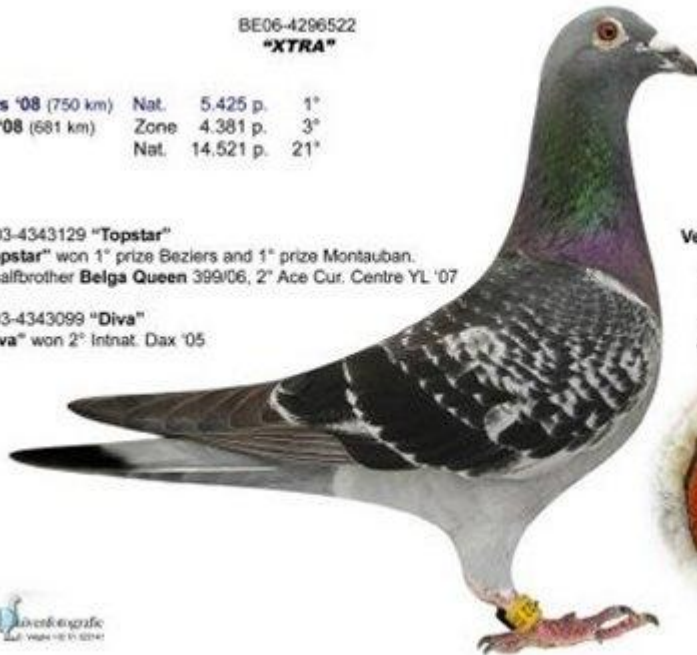

BE03-4343129
"TOPSTAR"

Verstraete Raoul & Xavier
Groenstraat 13-15
B-9041 Oostakker (Gent)
Belgium
Tel: 00329/251.50.40
rxverstraete@hotmail.com
www.verstraetepigeons.be

Topstar is father of XTRA: 1° Nat. Cahors 5425p.
3° Nat. Brive zone 4381p.

FOTO D. VELGHE +32 51 322141

BE06-4296522
"XTRA"

Cahors '08 (750 km)	Nat.	5.425 p.	1°
Brive '08 (681 km)	Zone	4.381 p.	3°
	Nat.	14.521 p.	21°

F. BE03-4343129 "Topstar"
"Topstar" won 1° prize Beziers and 1° prize Montauban.
Is halfbrother **Belga Queen** 399/06, 2° Ace Cur. Centre YL '07
D. BE03-4343099 "Diva"
"Diva" won 2° Innat. Dax '05

Verstraete Raoul & Xavier
Groenstraat 13-15
B-9041 Oostakker (Gent)
Belgium
Tel: 00329/251.50.40
rxverstraete@hotmail.com
www.verstraetepigeons.be

**SØN AF
"TOPSTAR"
OG
TOP TOP
AVLSDUE**

<<<

BE03-3077318
"OH LALA"

1st Bourges	1.966 p.
1st Brive	580 p.
7th Brive	480 p.
10th Brive Nat.	16.007 p.

F. 1st Nat. Ace pig. Long Distance. '97 "Reisduif".
Inbred Verstraete G.Bol-Poitiers- Staelens-Vanhee

M. Daughter: As Houfflijn 1° Prov. Ace x
Dght. "Ronker" 1° Nat. Limoges '95 Vandenabeele

Verstraete Raoul & Xavier
Groenstraat 13-15
B-9041 Oostakker (Gent)
Belgium
Tel: 00329/251.50.40
rxverstraete@hotmail.com
www.verstraetepigeons.be

**"OH LALA"
MERE
VERSTRAETE
KLASSE >>>**