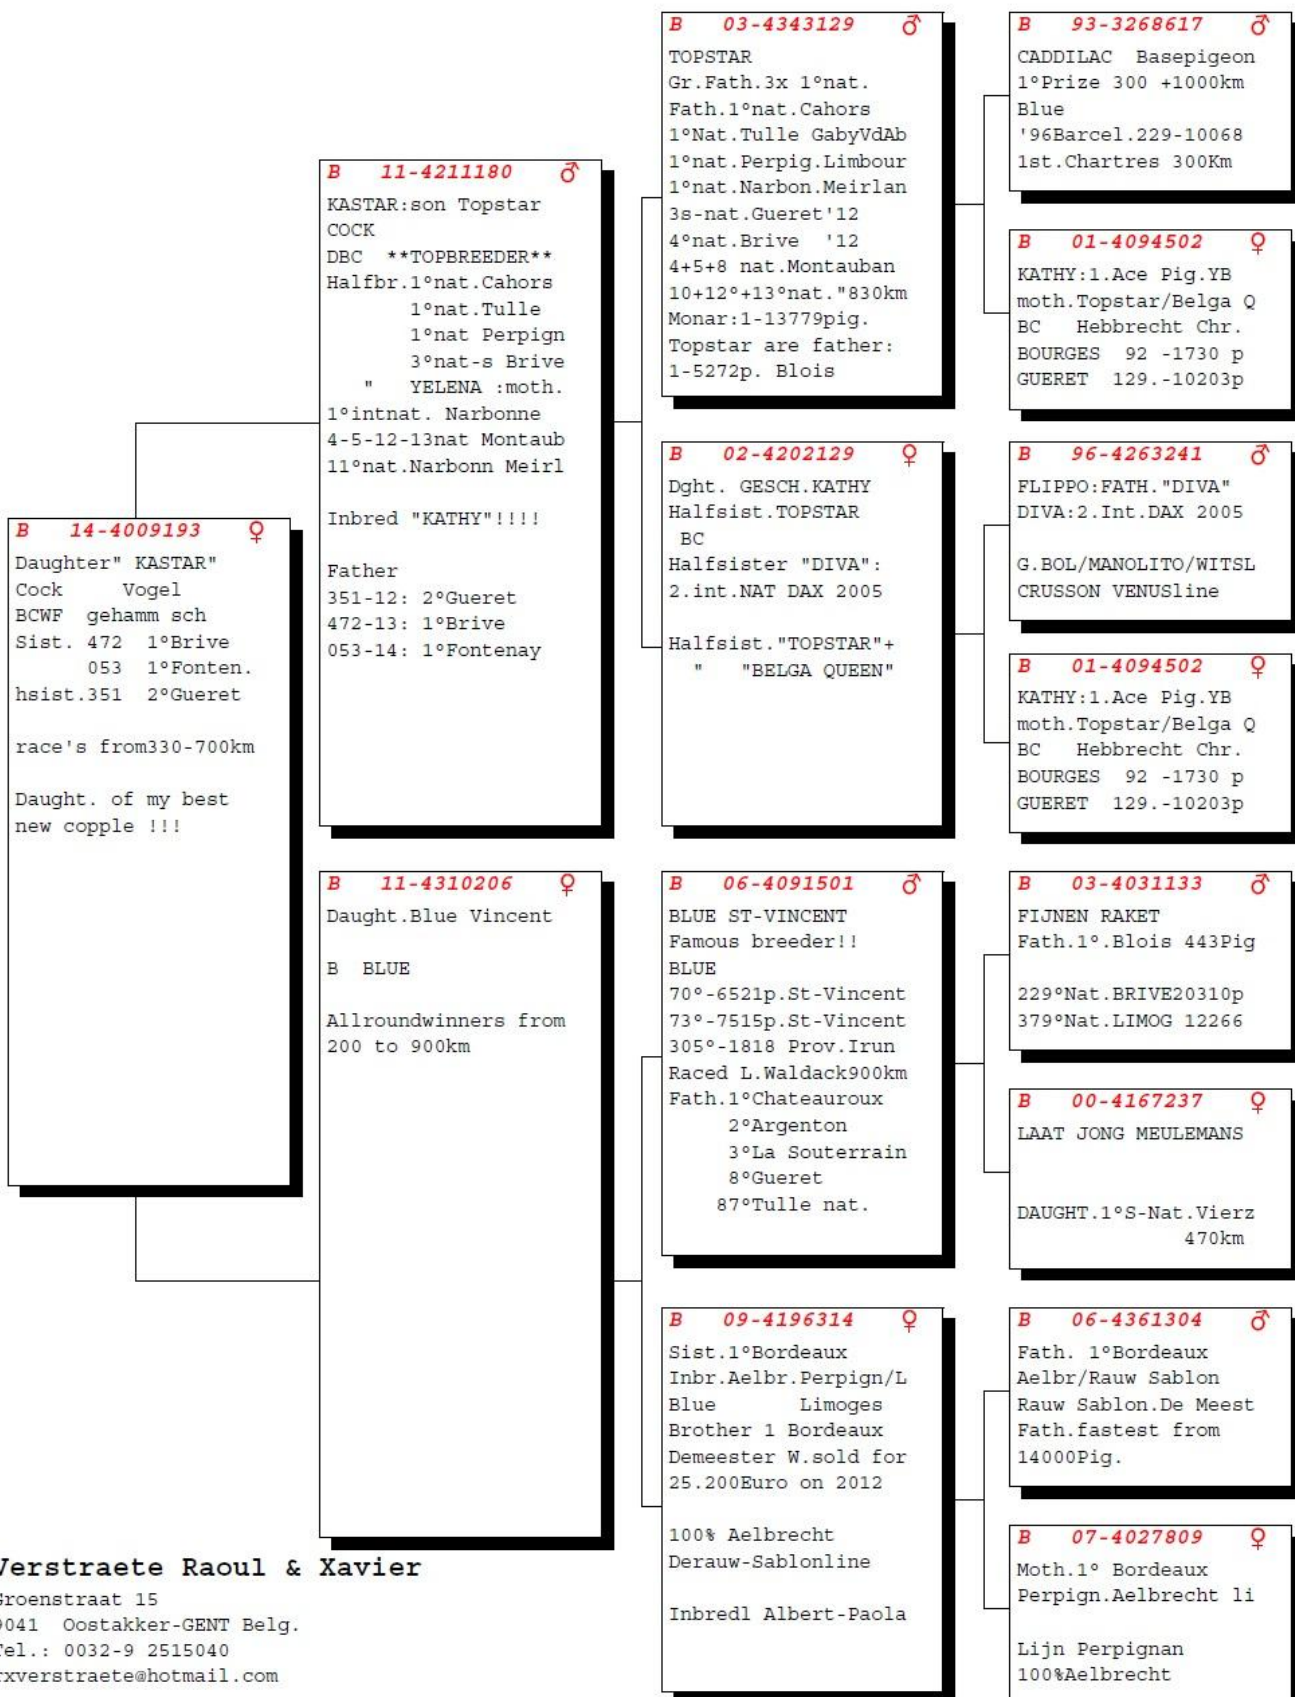

KAT. NR. 23

Pedigree for Pigeon: B 14-4009193 V

Verstraete Raoul & Xavier

Groenstraat 15
9041 Oostakker-GENT Belg.
Tel.: 0032-9 2515040
rxverstraete@hotmail.com