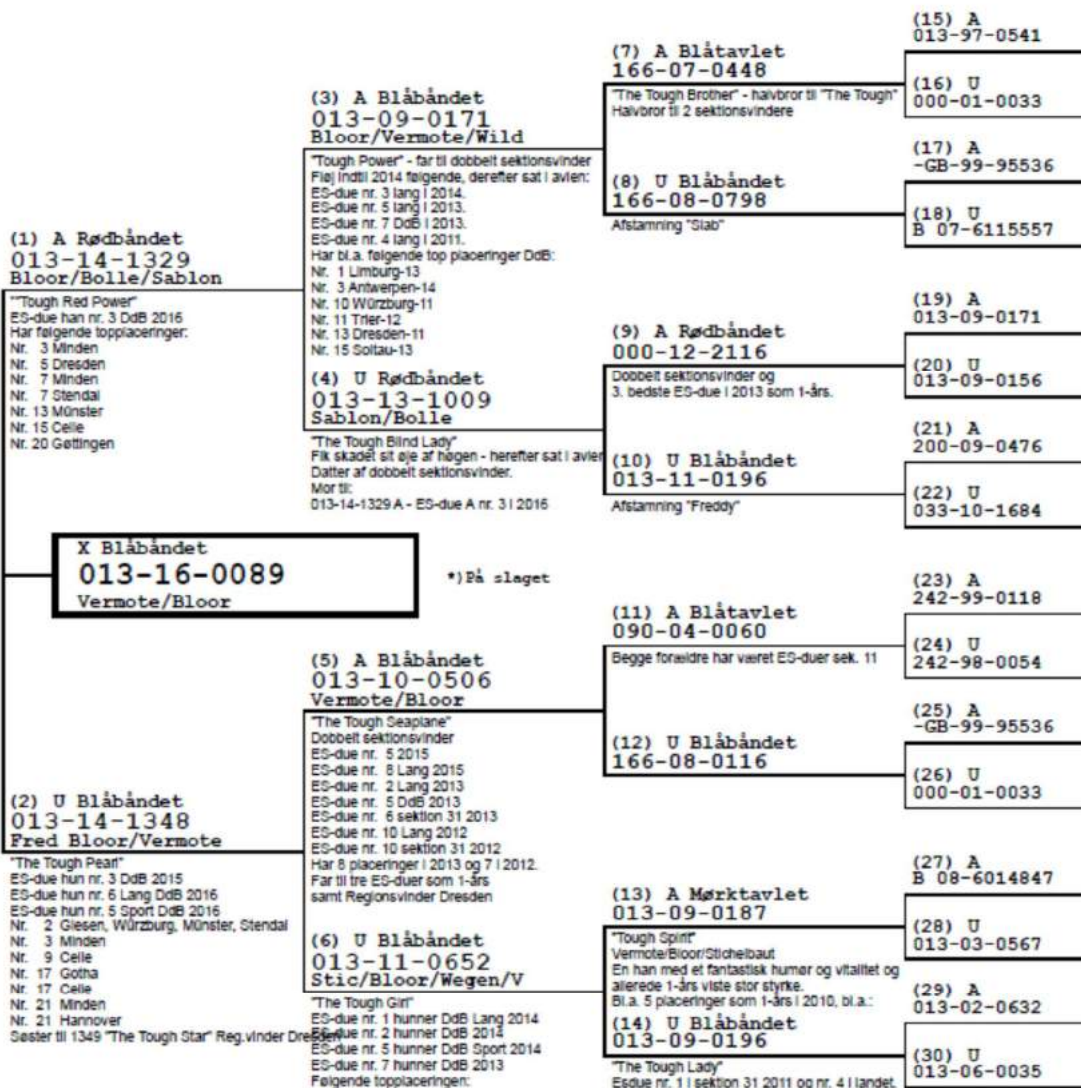

TH. & POVL PEDERSEN

DAN 013 "SVENDBORG"

Comb den Haan

Pédigree Pigeon: NL 12-1536974 M

NL 12-1536974 M

Comb. den Haan
Kras

Attention Attention
Son of a
dreamcouple:
Bandiet
NL09-1102261
full brother of VENI
VIDI VICI
le Nat.Nanteuil
7.789 pigeons.
His mother
DREAM
NL07-1731200
Daughter of
Wondercouple
ROCK A BILLY
X
RENATE
Look carefull the
pedigree